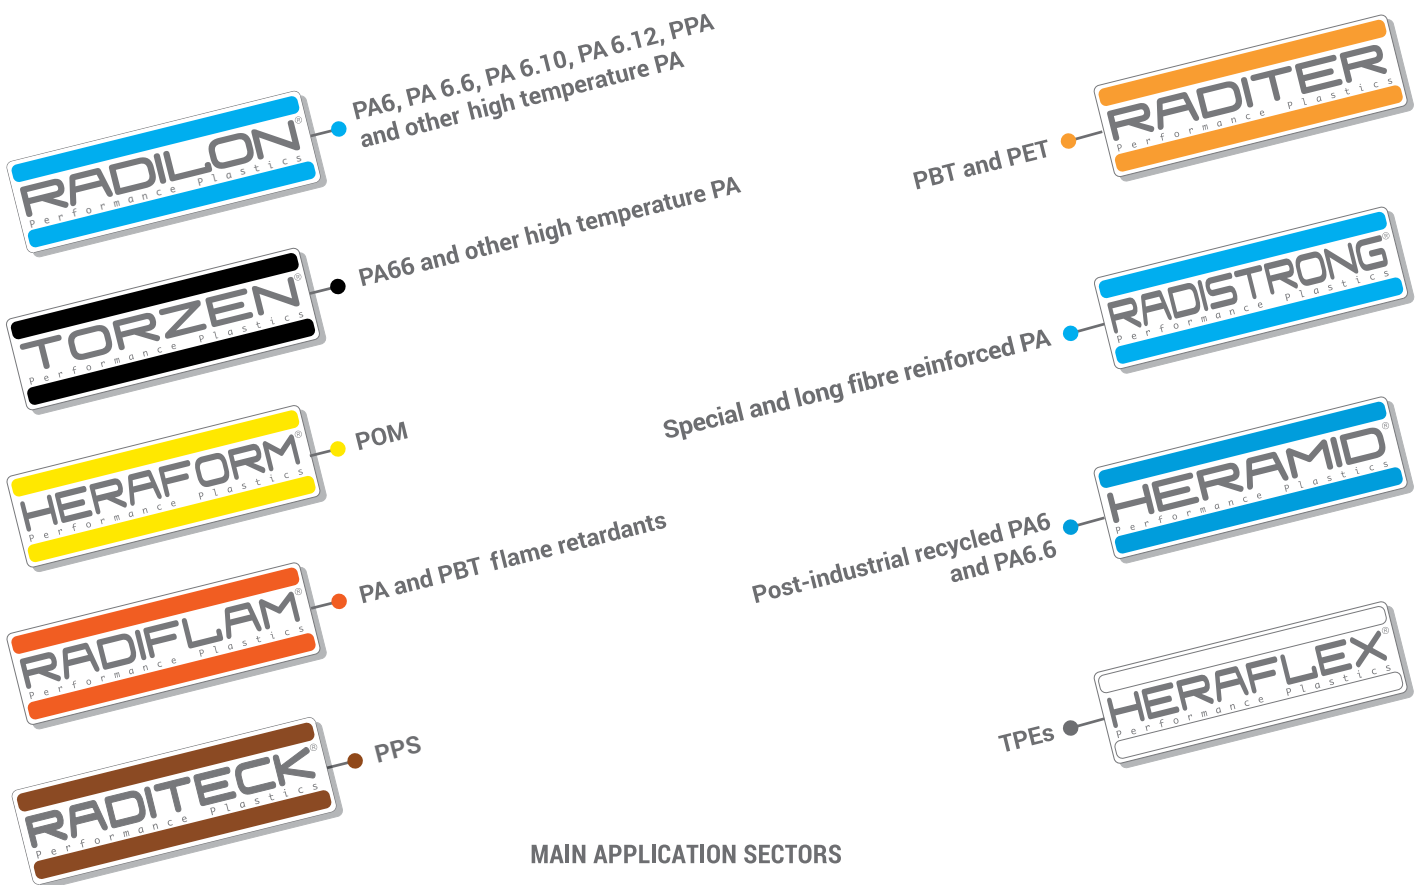

RadiciGroup's **Upstream integration** in polyamide, coupled with the high flexibility of its polymerization plants has represented the basis for the continuous expansion of our polyamide-based product range, from long chain to high temperature polyamides. Expansion is a keyword for our future. We keep exploring new horizons, by expanding our product range and global presence, to promote the growth of RadiciGroup Performance Plastics.