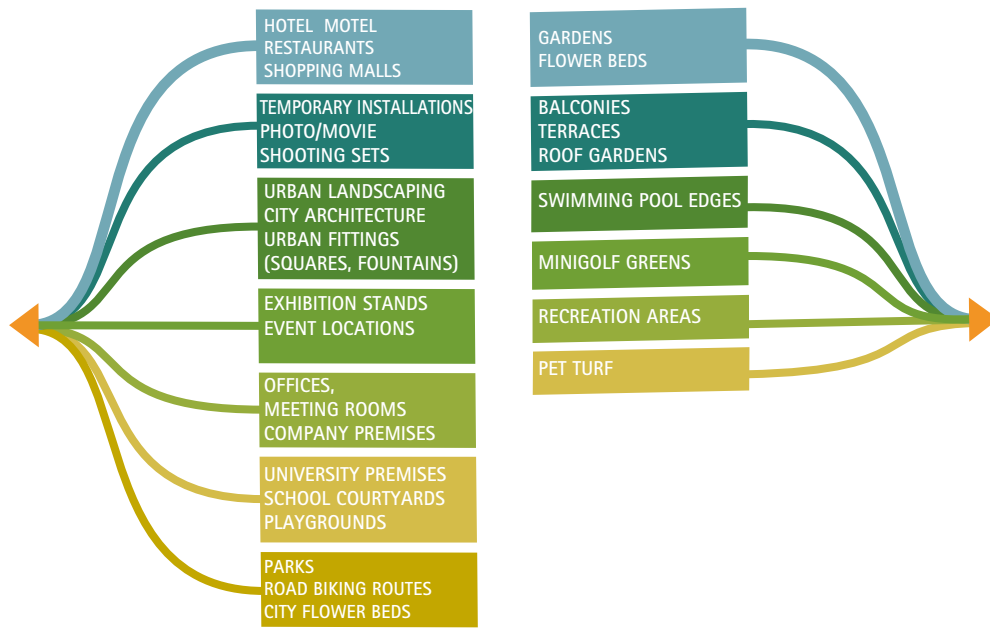

## BREEDING GROUND FOR YOUR DREAMS

### APPLICATIONS

#### RESIDENTIAL LANDSCAPING

Just a broom for solid waste and water with little vinegar for periodical cleaning

ALWAYS ON YOUR SIDE